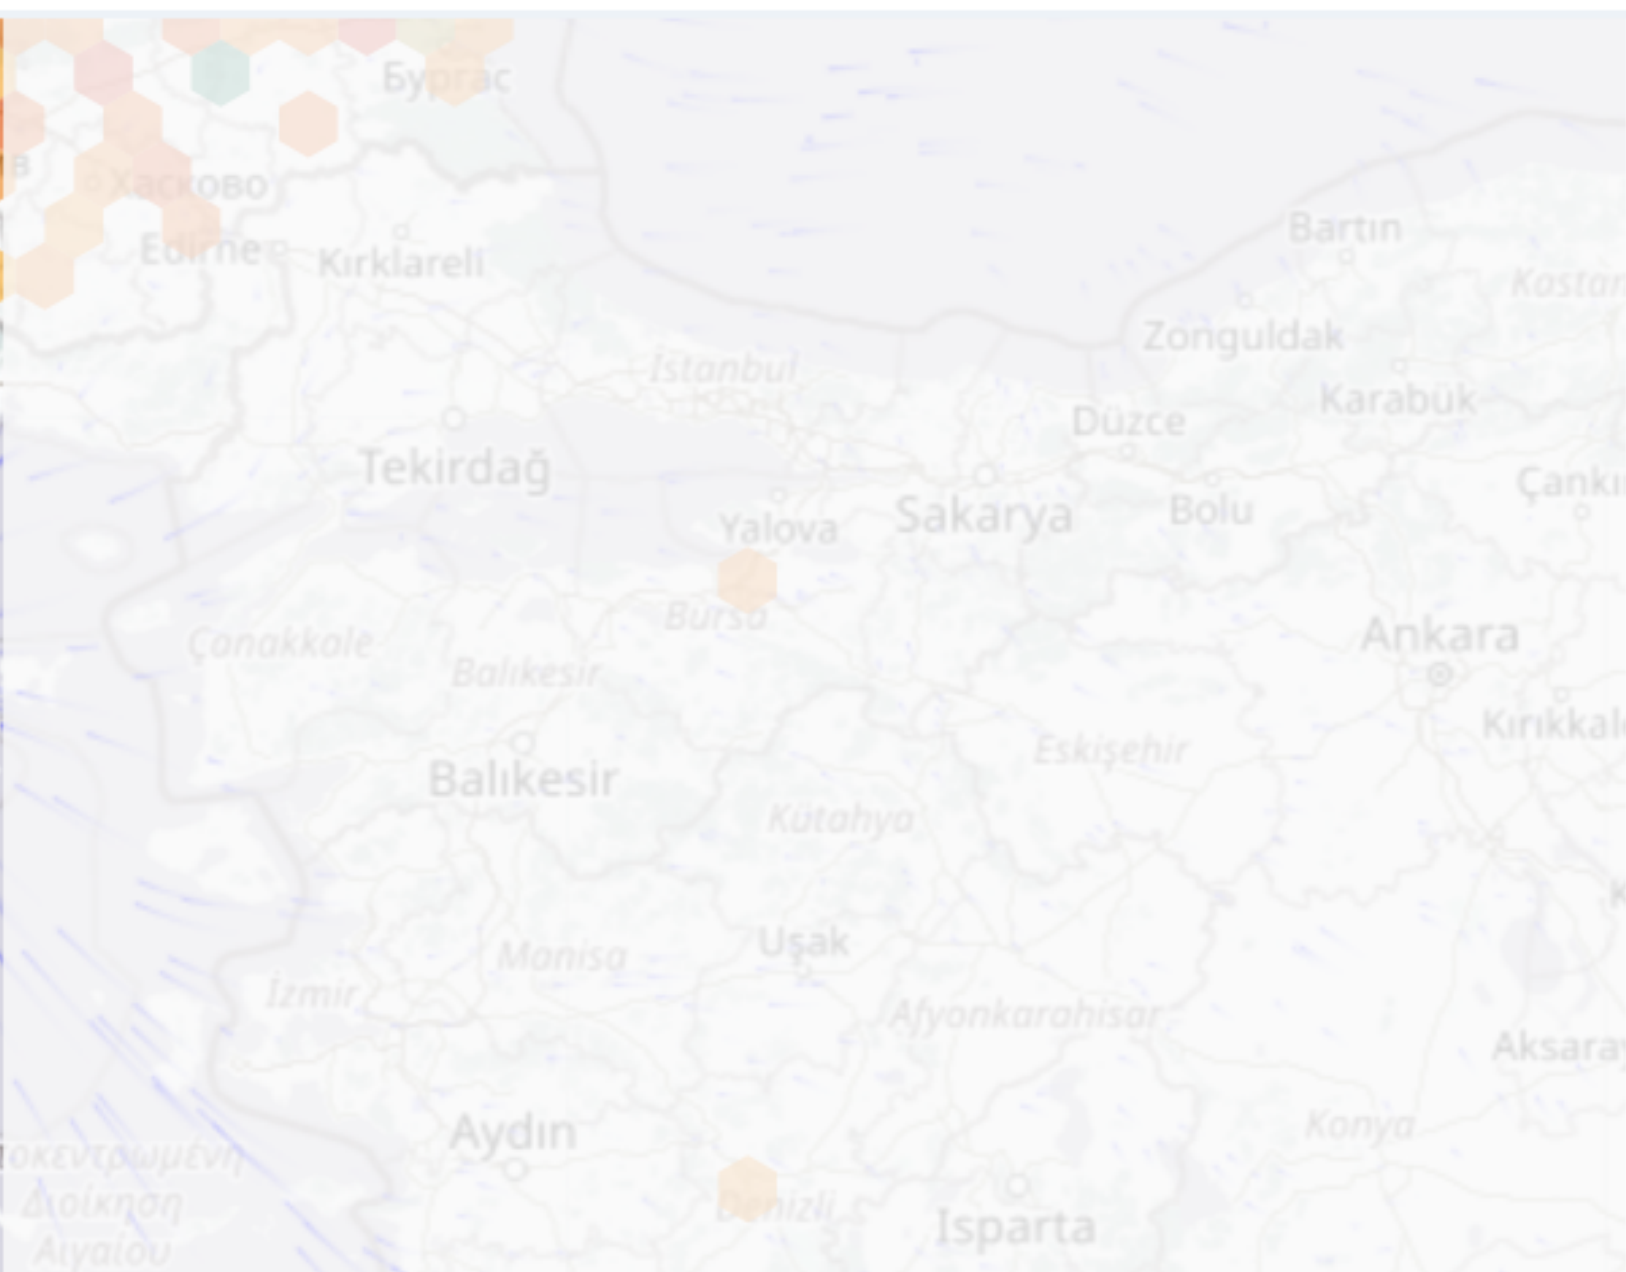

Sensor	PM2.5 $\mu\text{g}/\text{m}^3$
(+) #44480	265

COMMUNITY

HOME

GUIDES

FORUM

DONATE