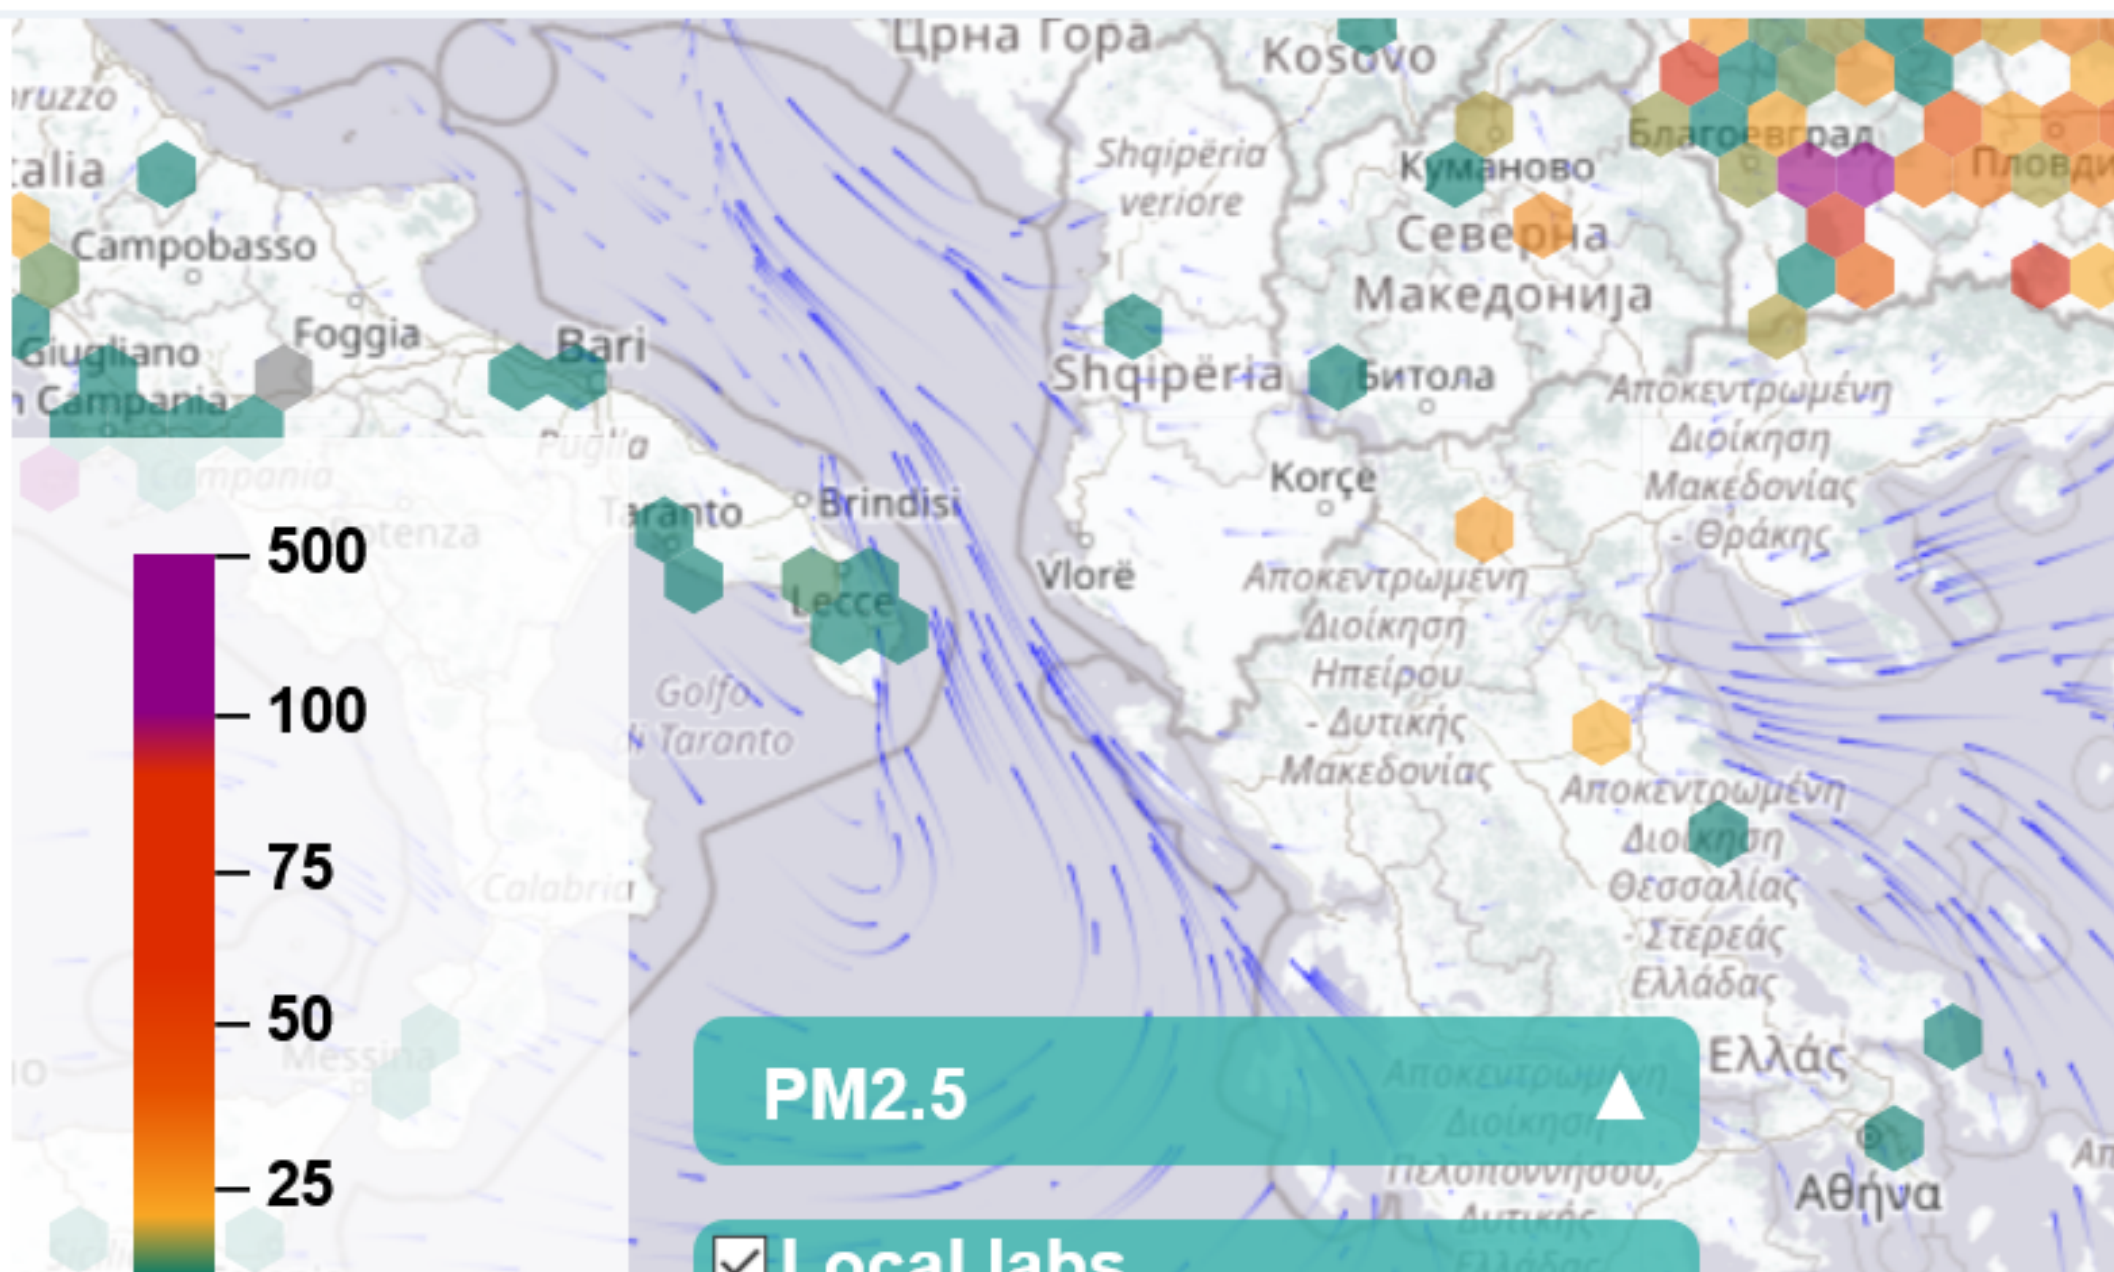

Sensor	PM2.5 $\mu\text{g}/\text{m}^3$
(+) #44480	265

COMMUNITY

HOME

GUIDES

FORUM

DONATE